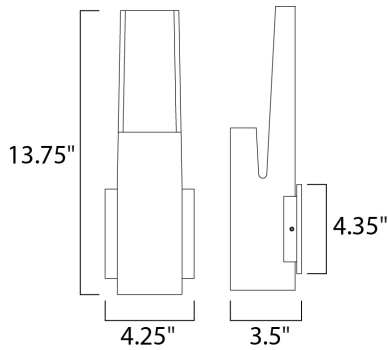

**PRODUCT DESCRIPTION**

**MEASUREMENTS**

DIMENSION : 4.25" W x 13.75" H x 3.5" Ext  
 BACK PLATE : 4.35" W x 4.35" H x 11.75" HCO  
 HANGING WEIGHT : 3.74 lb

**LAMPING**

INPUT VOLTAGE : 120V  
 LUMENS : 560 Rated (503 Del.)  
 BULB : 1 x 4W LED PCB Integrated , 4W Total  
 BULB INCLUDED : (Integrated)  
 DIMMABLE : Electronic Low Voltage (ELV)  
 CRI : 90+ CRI  
 COLOR\_TEMP : 3000K  
 LIGHTING\_DIRECTION : Up/Down

**FINISHES OPTION**

**MATERIAL**

Aluminum

**RATINGS**

cETLus  
 Wet Location  
 For Outdoor  
 ADA

**ADDITIONAL**

INSTALL UP/DOWN: Up  
 OPERATING TEMPERATURE:  
 -20°C (-4°F), 40°C (104°F)

Always consult a qualified electrician before installing any lighting product.