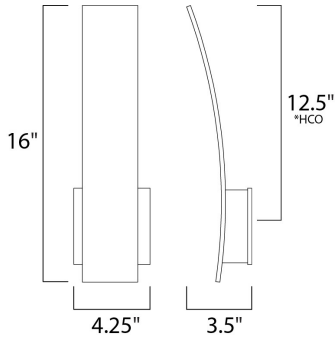

PRODUCT DESCRIPTION

MEASUREMENTS

DIMENSION : 4.25" W x 15.75" H x 3.75" Ext
MAX OAH : 4.33" W x 4.33" H
HANGING WEIGHT : 2.79 lb

LAMPING

INPUT VOLTAGE : 120V
LUMENS : 430 Rated (300 Del.)
BULB : 1 x 5W LED PCB Integrated , 5W Total
BULB INCLUDED : (Integrated)
DIMMABLE : Triac
CRI : 90 CRI
COLOR_TEMP : 3000K
LIGHTING_DIRECTION : Indirect

FINISHES OPTION

- Black
- Satin Aluminum
- White

MATERIAL

Aluminum

RATINGS

cETLus
Wet Location
ADA

ADDITIONAL

INSTALL UP/DOWN: Up
RATED LIFE 50000 Hours
OPERATING TEMPERATURE:
-20°C (-4°F), 40°C (104°F)

PHOTOMETRIC: Report Found Online

Always consult a qualified electrician before installing any lighting product.