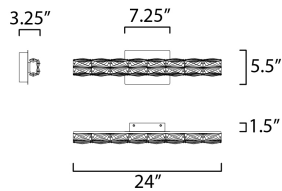

**PRODUCT DESCRIPTION**

Rectangular Beveled Crystals are banded together to form soft square cylinders which are illuminated by LED that creates a brilliant lighting effect. Some items include metal chassis of Black which frame the crystal for a beautiful silhouette.

**MEASUREMENTS**

DIMENSION : 24" L 5.5" H x 3.25" Ext  
 BACK PLATE : 4.75" W x 1.5" H x 12" HCO  
 HANGING WEIGHT : 5.15 lb

**LAMPING**

INPUT VOLTAGE : 120V  
 LUMENS : 1,980 Rated (1,265 Del.)  
 BULB : 1 x 19W LED PCB Integrated , 18W Total  
 BULB INCLUDED : (Integrated)  
 DIMMABLE : Triac CL or ELV  
 CRI : 90+ CRI  
 COLOR\_TEMP : 3000K  
 LIGHTING\_DIRECTION : Omni