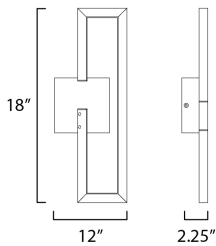

**PRODUCT DESCRIPTION**

A cubist work of art, the Penrose collection carefully calculates the structural form of a cube space when corners do not meet. This tracery of this shape is emphasized by its dedicated LED light source housed within aluminum channels and then cast in various directions. Available in Matte Black or Gold, this series is a feat of human engineering in design. Translating a mathematical challenge into a sculptural work of art with the function of delivering light to interior spaces.

**MEASUREMENTS**

DIMENSION : 7" W x 18" H x 2.25" Ext  
 MAX OAH : 5" W x 5" H  
 HANGING WEIGHT : 1.94 lb

**LAMPING**

LUMENS : 700 Rated (490 Del.)  
 BULB : 1 x 14W LED DC Integrated , 14W Total  
 BULB INCLUDED : (Integrated)  
 DIMMABLE :  
 CRI : 90 CRI  
 COLOR\_TEMP : 3000K