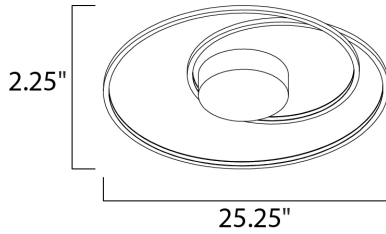

PRODUCT DESCRIPTION

This playful design of continuous channel finished in Matte Silver, spiral from the canopy to create unique lighting sculptures. LED mounted inside the channel provides ample illumination with an indirect effect.

MEASUREMENTS

DIMENSION : 24.5" L x 24.5" W x 2.75" H
 CANOPY : 8" W x 2" H x 8" L
 HANGING WEIGHT : 5.5 lb

LAMPING

INPUT VOLTAGE : 120V
 LUMENS : 5,250 Rated (4,500 Del.)
 BULB : 1 x 75W LED PCB Integrated , 75W Total
 BULB INCLUDED : (Integrated)
 DIMMABLE : ELV or Triac
 CRI : 80 CRI
 COLOR_TEMP : 3000K