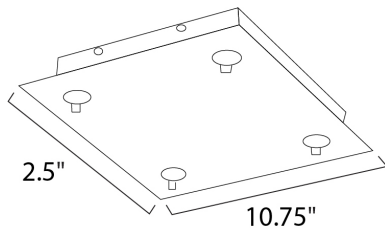

**PRODUCT DESCRIPTION**

RapidJack is a no wire, no hassle installation system, available with single, triple, or quadruple Xenon light sources.

**MEASUREMENTS**

DIMENSION : 10.8" L x 10.8" W x 2.5" H  
 MAX OAH : 2.5" OAH  
 CANOPY : 10.75" W x 2.5" H x 10.75" L  
 HANGING WEIGHT : 3.96 lb