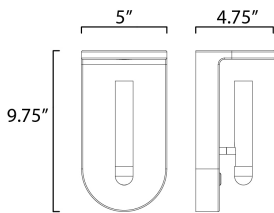

**PRODUCT DESCRIPTION**

This versatile wall sconce features an adjustable spot controlled by an on-off push button switch which works well bedside. If left in the upright position the light passes through a hole in the cantilevered top which houses colored gels of red, green, blue, or clear for a nice lighting effect

**MEASUREMENTS**

DIMENSION : 5" W x 9.75" H x 2.5" Ext  
 MAX OAH : 4" W x 5" H  
 HANGING WEIGHT : 3.44 lb

**LAMPING**

INPUT VOLTAGE : 100-240V  
 LUMENS : 336 Rated (200 Del.)  
 BULB : 1 x 3W LED PCB Integrated , 4W Total  
 BULB INCLUDED : (Integrated)  
 DIMMABLE : Y  
 CRI : 90+ CRI  
 COLOR\_TEMP : 3000K  
 LIGHTING\_DIRECTION : Directional