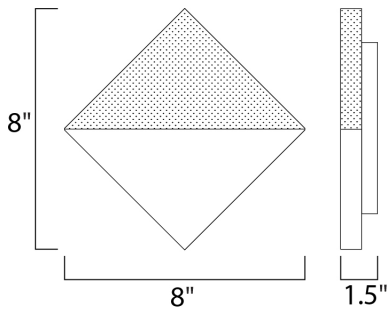

**PRODUCT DESCRIPTION**

**MEASUREMENTS**

DIMENSION : 8" W x 8" H x 1.5" Ext  
 MAX OAH : 1.5" OAH 6.5" W x 0.83" H  
 HANGING WEIGHT : 2.97 lb

**LAMPING**

INPUT VOLTAGE : 120V  
 LUMENS : 700 Rated (658 Del.)  
 BULB : 1 x 10W LED PCB Integrated , 10W Total  
 BULB INCLUDED : (Integrated)  
 DIMMABLE : Triac CL  
 CRI : 90+ CRI  
 COLOR\_TEMP : 3000K

**FINISHES OPTION**

-  Satin Aluminum
-  White

**MATERIAL**

Aluminum, Acrylic

**RATINGS**

cETLus  
 Wet Location  
 For Outdoor  
 ADA

**ADDITIONAL**

INSTALL UP/DOWN: Any  
 RATED LIFE 50000 Hours  
 OPERATING TEMPERATURE:  
 -20°C (-4°F), 40°C (104°F)