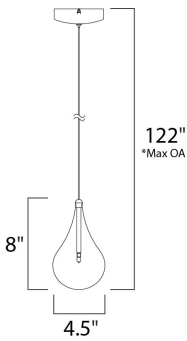

**PRODUCT DESCRIPTION**

A simple idea gracefully executed in the Larmes collection. Row upon row of Clear oversized teardrops, mounted onto an extended Polished Chrome lamp holder that supports xenon lamps, sets the stage. Individually adjustable drops for custom stagger effects allow for dramatic impact. An added benefit of each drop being aircraft cable-suspended, is the ability to adjust the overall height of the piece to fit the space. The final result is stark and stunning.

\*max overall height

**MEASUREMENTS**

DIMENSION : 4.5" L x 4.5" W x 8" H  
 MAX OAH : 122" OAH  
 HANGING WEIGHT : 1.32 lb

**LAMPING**

LUMENS : 320 Rated  
 BULB : 1 x 20W Xenon 12V G4 , 20W Total  
 BULB INCLUDED : (Included)  
 DIMMABLE : Electronic Low Voltage (ELV)  
 COLOR\_TEMP : 2900K