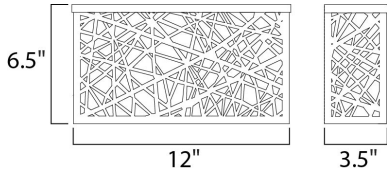

**PRODUCT DESCRIPTION**

**MEASUREMENTS**

DIMENSION : 12" W x 6.5" H x 3.5" Ext  
 BACK PLATE : 3.25" HCO  
 HANGING WEIGHT : 2.02 lb

**LAMPING**

INPUT VOLTAGE : 120V  
 LUMENS : 1,280 Rated  
 BULB : 4 x 6W LED PCB Integrated , 24W Total  
 BULB INCLUDED : (Integrated)  
 DIMMABLE : Triac CL  
 CRI : 80+ CRI  
 COLOR\_TEMP : 3000K

**FINISHES OPTION**

**GLASS**

White 61

**MATERIAL**

Stainless Steel, Polycarbonate

**RATINGS**

cETLus  
 Wet Location  
 ADA

**ADDITIONAL**