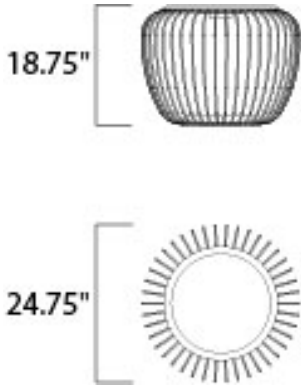

PRODUCT DESCRIPTION

Heavy gage White metal wire glows from the inside when illuminated by the high power LED module concealed in the top. The matching table stool has a wood top and is damp located which makes it perfect for outdoor living spaces.

MEASUREMENTS

DIMENSION : 24.75" L x 24.75" W x 18.75" H
 HANGING WEIGHT : 35 lb

LAMPING

INPUT VOLTAGE : 110-130V
 LUMENS : 576 Rated (382 Del.)
 BULB : 1 x 7W LED PCB Integrated , 7W Total
 BULB INCLUDED : (Integrated)
 DIMMABLE : Triac CL
 CRI : 80+ CRI
 COLOR_TEMP : 3000K
 LIGHTING_DIRECTION : Down