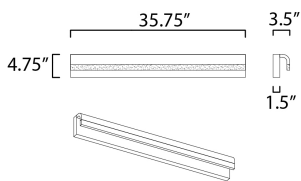

PRODUCT DESCRIPTION

An aluminum frame of Polished Chrome or Black, cascades downward and supports a frosted acrylic diffuser which nicely diffuses the light from the LED enclosed. A perfect complement to the similar bath hardware found in many homes today.

MEASUREMENTS

DIMENSION : 35.75" W x 4.75" H x 3.5" Ext
 BACK PLATE : 36" W x 4.75" H x 2.25" HCO
 HANGING WEIGHT : 7.26 lb

LAMPING

INPUT VOLTAGE : 120V
 LUMENS : 1,750 Rated (1,400 Del.)
 BULB : 1 x 25W LED PCB Integrated , 25W Total
 BULB INCLUDED : (Integrated)
 DIMMABLE : Triac CL or ELV
 CRI : 90+ CRI
 COLOR_TEMP : 3000K
 LIGHTING_DIRECTION : Down