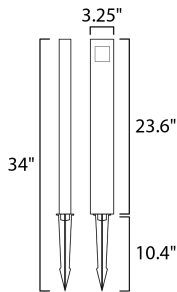

MEASUREMENTS

DIMENSION : 3.25" W x 34" H
 HANGING WEIGHT : 4 lb

LAMPING

INPUT VOLTAGE : 12V
 LUMENS : 140 Rated
 BULB : 2 x 1W LED LED , 2W Total
 BULB INCLUDED : (Integrated)
 DIMMABLE : No
 CRI : 80+ CRI
 COLOR_TEMP : 3000K