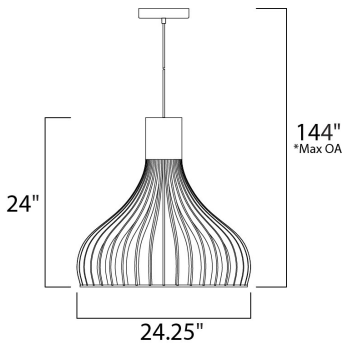

**PRODUCT DESCRIPTION**

Fins of high quality acrylic are bound together with Polished Chrome trim and illuminated from the top with high power LED. The light from the LED optically travels through the acrylic and mysteriously illuminates the frame as well as the surface below.

\*max overall height

**MEASUREMENTS**

DIMENSION : 24.25" L x 24.25" W x 24" H  
 MAX OAH : 144" OAH  
 CANOPY : 7.09" W x 1.38" H x 7.09" L  
 HANGING WEIGHT : 14.3 lb

**LAMPING**

INPUT VOLTAGE : 120V  
 LUMENS : 1,400 Rated  
 BULB : 1 x 20W LED PCB Integrated , 20W Total  
 BULB INCLUDED : (Integrated)  
 DIMMABLE : Triac CL  
 CRI : 80+ CRI  
 COLOR\_TEMP : 3000K