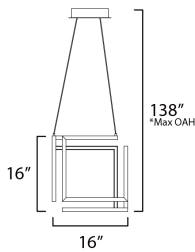

PRODUCT DESCRIPTION

A cubist work of art, the Penrose collection carefully calculates the structural form of a cube space when corners do not meet. This tracery of this shape is emphasized by its dedicated LED light source housed within aluminum channels and then cast in various directions. Available in Matte Black or Gold, this series is a feat of human engineering in design. Translating a mathematical challenge into a sculptural work of art with the function of delivering light to interior spaces.

MEASUREMENTS

DIMENSION : 16" L x 16" W x 16" H
 MAX OAH : 138" OAH
 HANGING WEIGHT : 8.16 lb

LAMPING

INPUT VOLTAGE : V
 LUMENS : 2,700 Rated (1,700 Del.)
 BULB : 1 x 54W LED DC Integrated , 54W Total
 BULB INCLUDED : (Integrated)
 CRI : 90 CRI
 COLOR_TEMP : 3000K

*max overall height

FINISHES OPTION

MATERIAL

Aluminum, Steel

RATINGS

Dry Location

ADDITIONAL

OPERATING TEMPERATURE:
 -20°C (-4°F), 40°C (104°F)