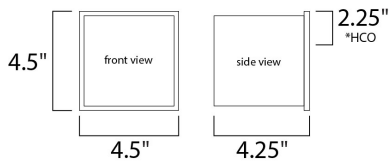

PRODUCT DESCRIPTION

*height from center of outlet to the top of the fixture

MEASUREMENTS

DIMENSION : 4.25" W x 4.25" H x 4.25" Ext
 MAX OAH : 4.33" W x 4.33" H
 HANGING WEIGHT : 2.33 lb

LAMPING

INPUT VOLTAGE : 120V
 LUMENS : 420 Rated (360 Del.)
 BULB : 2 x 3W LED PCB Integrated , 6W Total
 BULB INCLUDED : (Integrated)
 DIMMABLE : Triac
 CRI : 90 CRI
 COLOR_TEMP : 3000K
 LIGHTING_DIRECTION : Directional