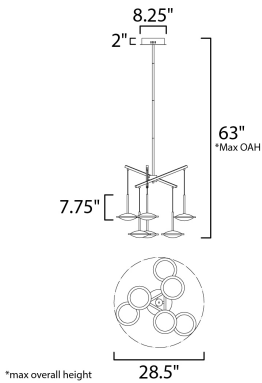

**MEASUREMENTS**

- DIMENSION : 28.5" L x 28.5" W x 7.75" H
- MAX OAH : 63" OAH
- CANOPY : 8.25" W x 2" H x 8.25" L
- HANGING WEIGHT : 12.76 lb

**LAMPING**

- INPUT VOLTAGE : 120V
- LUMENS : 3,500 Rated (2,670 Del.)
- BULB : 6 x 8W LED PCB Integrated , 53W Total
- BULB INCLUDED : (Integrated)
- DIMMABLE : Triac CL
- CRI : 80+ CRI
- COLOR\_TEMP : 3000K