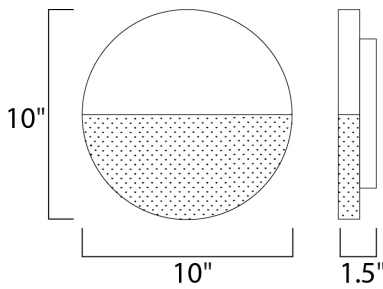

PRODUCT DESCRIPTION

MEASUREMENTS

DIMENSION : 10" W x 10" H x 1.5" Ext
 MAX OAH : 7.01" W x 7.01" H
 HANGING WEIGHT : 3.44 lb

LAMPING

INPUT VOLTAGE : 120V
 LUMENS : 1,050 Rated (830 Del.)
 BULB : 2 x 7.5W LED PCB Integrated , 15W Total
 BULB INCLUDED : (Integrated)
 DIMMABLE : Triac
 CRI : 90 CRI
 COLOR_TEMP : 3000K
 LIGHTING_DIRECTION : Omni

FINISHES OPTION

-  Black
-  Satin Aluminum
-  White

MATERIAL

Aluminum

RATINGS

cETLus
 Wet Location
 ADA

ADDITIONAL

INSTALL UP/DOWN: Any
 RATED LIFE 50000 Hours
 OPERATING TEMPERATURE:
 -20°C (-4°F), 40°C (104°F)