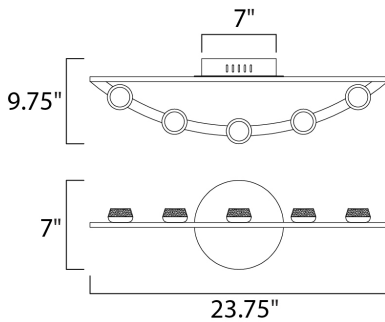

**MEASUREMENTS**

DIMENSION : 23.75" W x 7" H x 9.75" Ext  
 BACK PLATE : 7" W x 7" H x 3.5" HCO  
 HANGING WEIGHT : 3.5 lb

**LAMPING**

INPUT VOLTAGE : 120V  
 LUMENS : 840 Rated (440 Del.)  
 BULB : 5 x 2.4W LED PCB Integrated , 12W Total  
 BULB INCLUDED : (Integrated)  
 DIMMABLE : Triac CL  
 CRI : 80+ CRI  
 COLOR\_TEMP : 3000K  
 LIGHTING\_DIRECTION : Up/Down